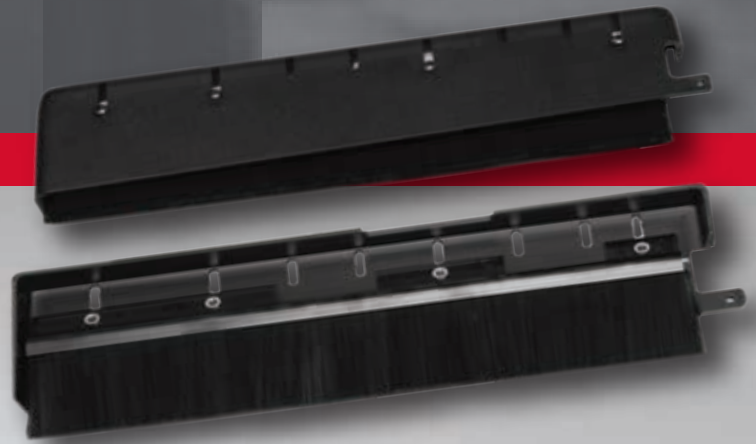

PROUD PARTNERSHIP

INNOVATOR

WE DELIVER MORE THAN PARTS
WE DELIVER SOLUTIONS

Bulletin 14-001

NATSCO

Re-Engineered
to meet your needs
Product Improvement
& Sole Source Solution

REPLACE DETERIORATED
OEM BRUSHES

INNOVATIVE REPLACEMENT PARTS
FROM NATSCO

BUS MANUFACTURER	FRONT DOOR	REAR DOOR
NEW FLYER	Upper & Lower	Upper & Lower
ORION	Upper & Lower	
NOVA		Lower

Up to 40% savings over OEM Prices With Additional Savings From Improved Durability
High Strength Kydex Construction with S.S. Hardware Means Stain Free Brushes.
Two Piece S.S. / Extruded Polycarbonate Brush Holders
100% Rust Free Components.